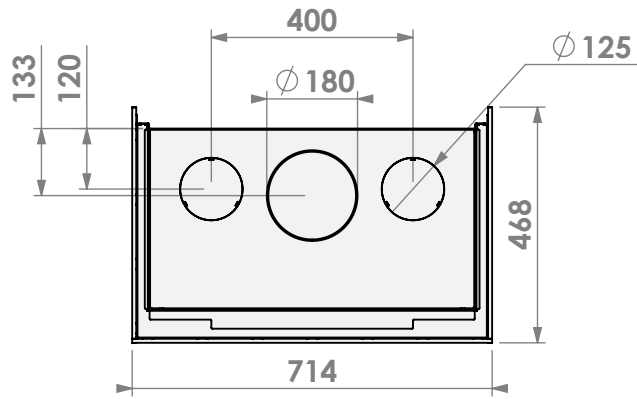

\*= optional air inlet  $\varnothing$ 125 mm  
 \*\*= built-in opening 570 mm

**barbas**

Barbas Bellfires B.V.  
 Hallenstraat 17  
 5531 AB Bladel  
 The Netherlands  
 www.barbasbellfires.com

Name: Unilux-6 270 Three sided built-in frame

Modifications reserved

Scale: 1:15  
 Unit: mm

Version: 0

\*= optional air inlet  $\varnothing$ 125 mm  
 \*\*= built-in opening 570 mm

**barbas**

Barbas Bellfires B.V.  
 Hallenstraat 17  
 5531 AB Bladel  
 The Netherlands  
 www.barbasbellfires.com

Name: Unilux-6 270 Three sided classic frame

Modifications reserved

Scale: 1:15  
 Unit: mm

Version: 0