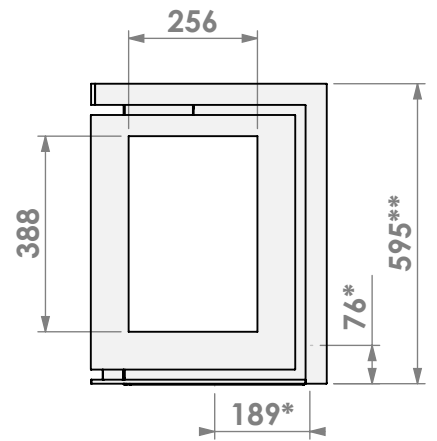

\*= optional air inlet  $\varnothing$ 125 mm  
 \*\*= built-in opening 570 mm

**barbas**

Barbas Bellfires B.V.  
 Hallenstraat 17  
 5531 AB Bladel  
 The Netherlands  
 www.barbasbellfires.com

Name: Unilux-6 270 Three sided built-in frame

Modifications reserved

Scale: 1:15  
 Unit: mm

Version: 0

\*= optional air inlet  $\varnothing$ 125 mm  
 \*\*= built-in opening 570 mm

**barbas**

Barbas Bellfires B.V.  
 Hallenstraat 17  
 5531 AB Bladel  
 The Netherlands  
 www.barbasbellfires.com

Name: Unilux-6 270 Three sided classic frame

Modifications reserved

Scale: 1:15  
 Unit: mm

Version: 0