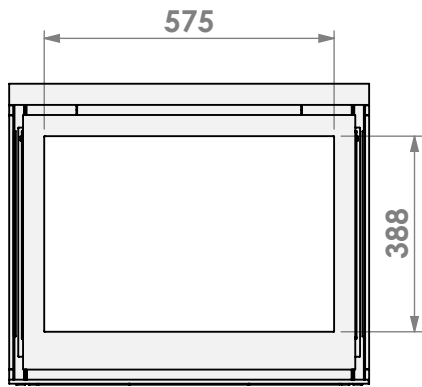

\*= optional air inlet  $\varnothing$ 125 mm  
 \*\*= built-in opening 570 mm

**barbas**

Barbas Bellfires B.V.  
 Hallenstraat 17  
 5531 AB Bladel  
 The Netherlands  
 www.barbasbellfires.com

Name: Unilux-6 270 Three sided built-in frame

Modifications reserved

Scale: 1:15  
 Unit: mm

Version: 0

\*= optional air inlet  $\varnothing$ 125 mm  
 \*\*= built-in opening 570 mm

**barbas**

Barbas Bellfires B.V.  
 Hallenstraat 17  
 5531 AB Bladel  
 The Netherlands  
 www.barbasbellfires.com

Name: Unilux-6 270 Three sided classic frame

Modifications reserved

Scale: 1:15  
 Unit: mm

Version: 0