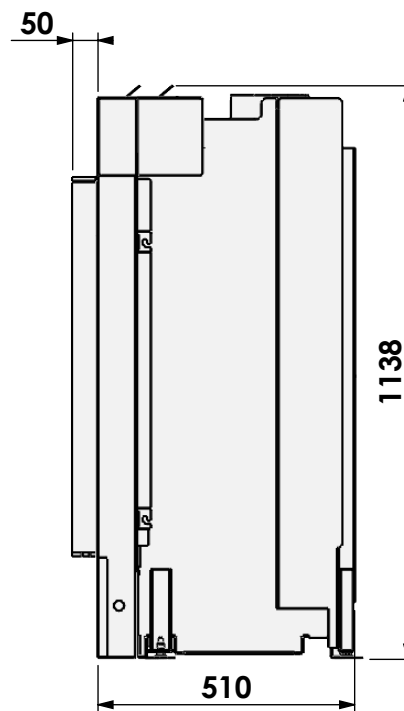

Hidden Door +

* = Gas

barbas

Barbas Bellfires B.V.
Hallenstraat 17
5531 AB Bladel
The Netherlands
www.barbasbellfires.com

Name: Gas Fire Front 70-75

Modifications reserved

Scale: 1:15
Unit: mm

Version: 0