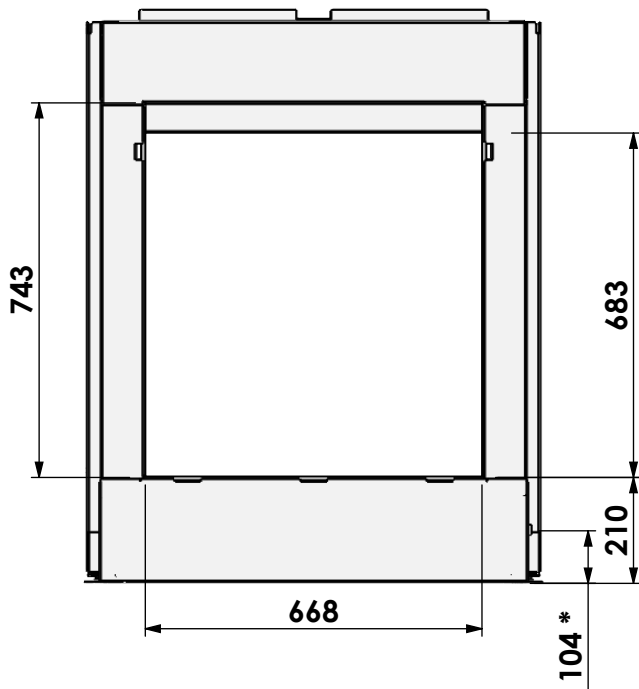

Hidden Door

* = Gas

barbas

Barbas Bellfires B.V.
Hallenstraat 17
5531 AB Bladel
The Netherlands
www.barbasbellfires.com

Name: Gas Fire Front 70-75

Modifications reserved

Scale: 1:15
Unit: mm

Version: 0