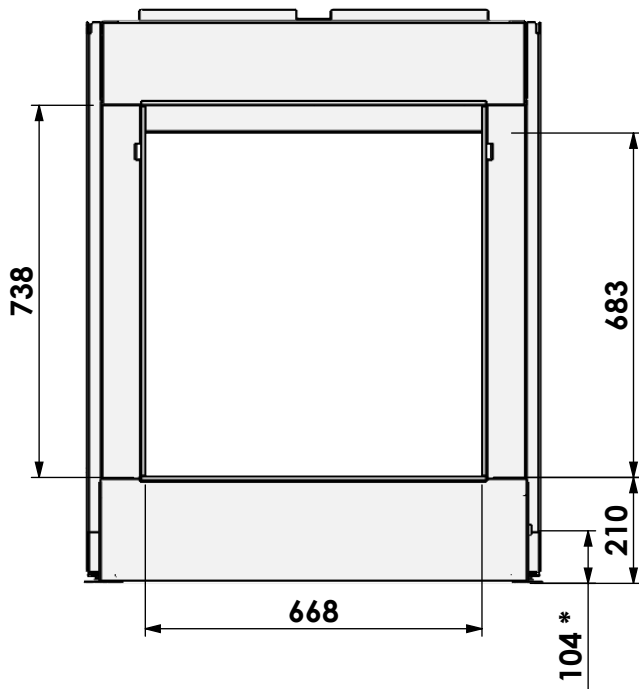

Hidden Door +

* = Gas

barbas

Barbas Bellfires B.V.
Hallenstraat 17
5531 AB Bladel
The Netherlands
www.barbasbellfires.com

Name: Gas Fire Front 70-75

Modifications reserved

Scale: 1:15
Unit: mm

Version: 0