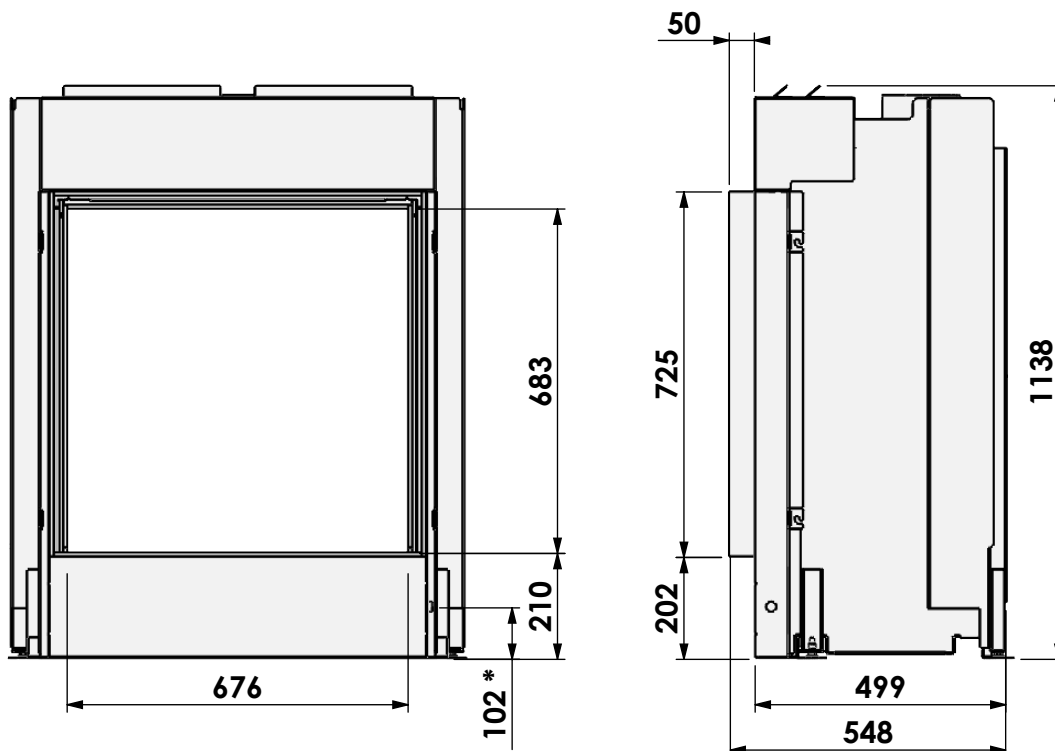

Floating Frame

*=Gas

barbas

Barbas Bellfires B.V.
Hallenstraat 17
5531 AB Bladel
The Netherlands
www.barbasbellfires.com

Name: Gas Fire Front 70-75

Modifications reserved

Scale: 1:15
Unit: mm

Version: 0

Floating Frame +

* = Gas

barbas

Barbas Bellfires B.V.
Hallenstraat 17
5531 AB Bladel
The Netherlands
www.barbasbellfires.com

Name: Gas Fire Front 70-75

Modifications reserved

Scale: 1:15
Unit: mm

Version: 0