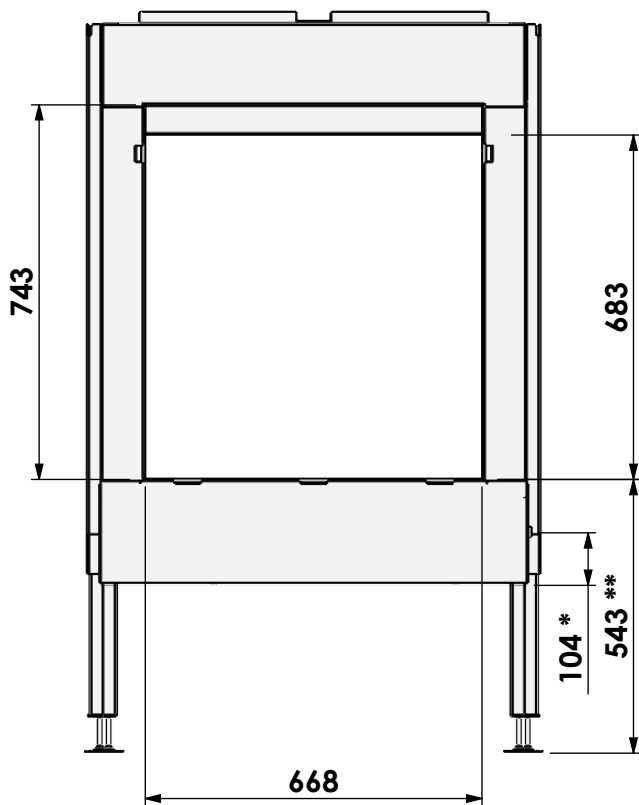

HD met verlengde potenset
HD with adjustable legs
HD avec set de pieds réhaussés
HD mit hohe Stellfüsse

*=Gas

**=Max

barbas

Barbas Bellfires B.V.
Hallenstraat 17
5531 AB Bladel
The Netherlands
www.barbasbellfires.com

Name: Gas Fire Front 70-75

Modifications reserved

Scale: 1:15
Unit: mm

Version: 0