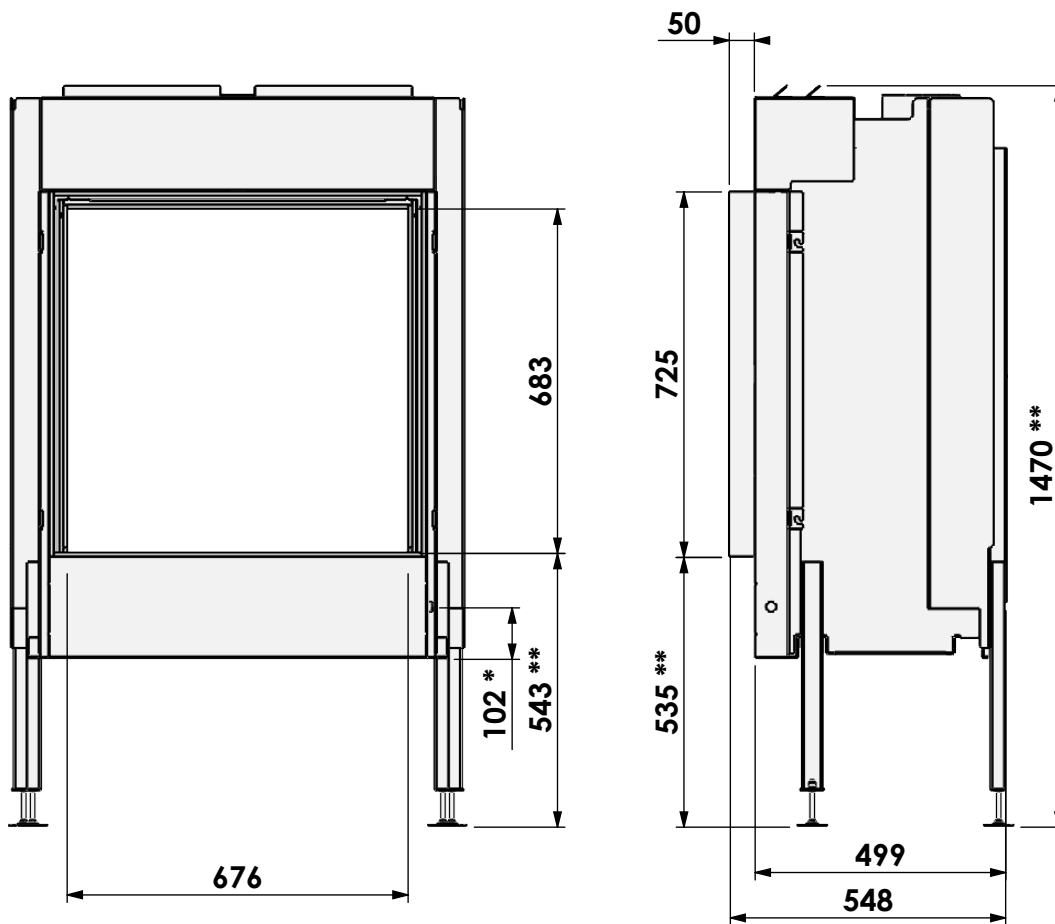

Floating Frame

*=Gas

barbas

Barbas Bellfires B.V.
Hallenstraat 17
5531 AB Bladel
The Netherlands
www.barbasbellfires.com

Name: Gas Fire Front 70-75

Modifications reserved

Scale: 1:15
Unit: mm

Version: 0

Floating Frame +

* = Gas

barbas

Barbas Bellfires B.V.
Hallenstraat 17
5531 AB Bladel
The Netherlands
www.barbasbellfires.com

Name: Gas Fire Front 70-75

Modifications reserved

Scale: 1:15
Unit: mm

Version: 0