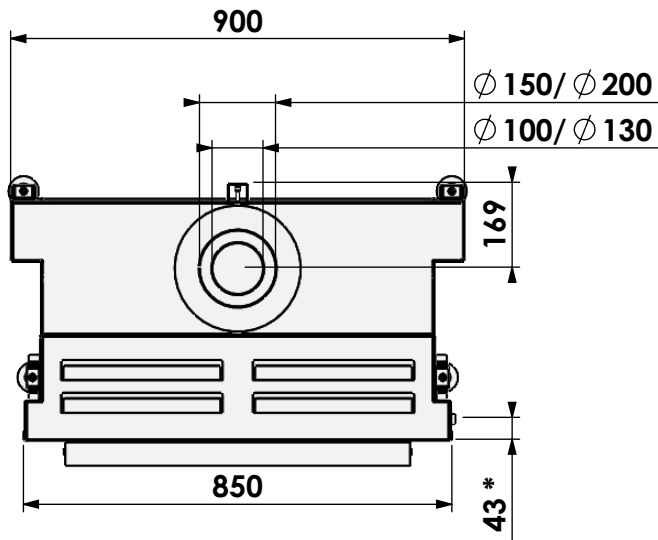

Hidden Door +

* = Gas

barbas

Barbas Bellfires B.V.
Hallenstraat 17
5531 AB Bladel
The Netherlands
www.barbasbellfires.com

Name: Gas Fire Front 70-75

Modifications reserved

Scale: 1:15
Unit: mm

Version: 0