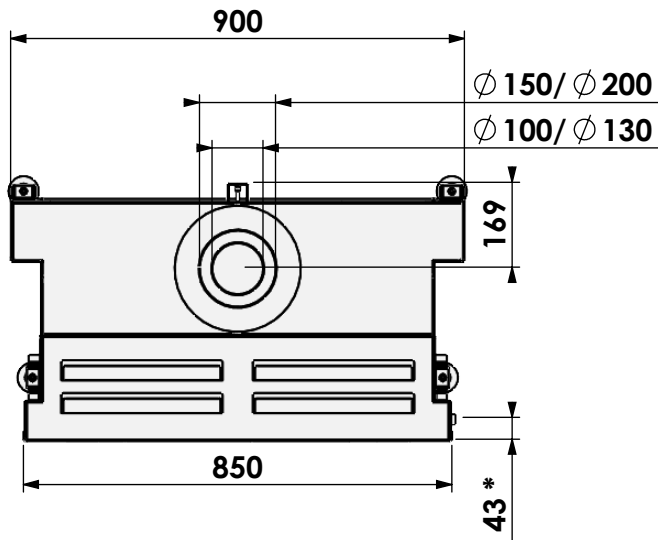

Hidden Door

* = Gas

barbas

Barbas Bellfires B.V.
Hallenstraat 17
5531 AB Bladel
The Netherlands
www.barbasbellfires.com

Name: Gas Fire Front 70-75

Modifications reserved

Scale: 1:15
Unit: mm

Version: 0