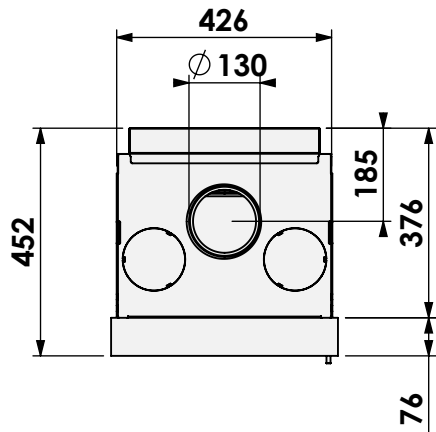

inbouw/opbouw kader  
 built-in/surface-mounted frame

\* = air inlet  $\varnothing$  125 mm

**barbas**

Barbas Bellfires B.V.  
 Hallenstraat 17  
 5531 AB Bladel  
 The Netherlands  
 www.barbasbellfires.com

Name: Cuatro-7 compact 45

Modifications reserved

Scale: 1:15  
 Unit: mm

Version: 0

inbouw/opbouw kader, convectie  
 built-in/surface-mounted frame, convection casing

\* = air inlet  $\varnothing$  125 mm