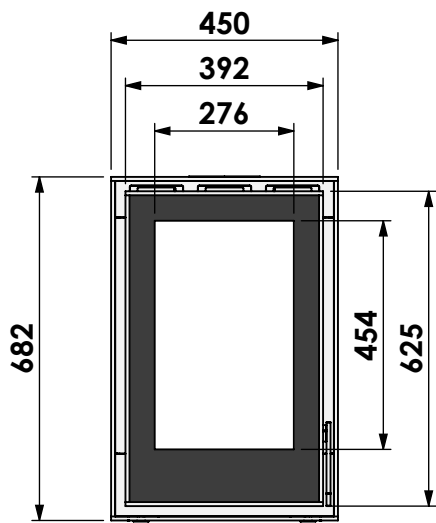

inbouw/opbouw kader  
 built-in/surface-mounted frame

\* = air inlet  $\varnothing$  125 mm

**barbas**

Barbas Bellfires B.V.  
 Hallenstraat 17  
 5531 AB Bladel  
 The Netherlands  
 www.barbasbellfires.com

Name: Cuatro-7 compact 45

Modifications reserved

Scale: 1:15  
 Unit: mm

Version: 0

inbouw/opbouw kader, convectie  
 built-in/surface-mounted frame, convection casing

\* = air inlet  $\varnothing$  125 mm