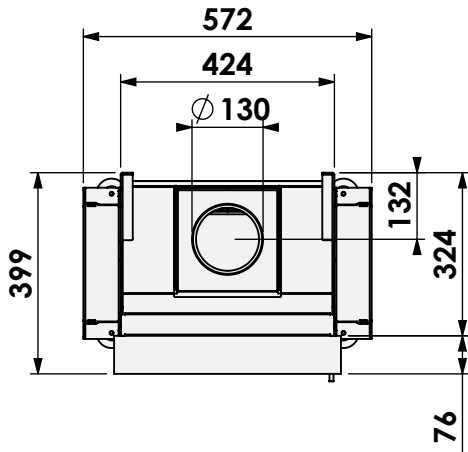

inbouw/opbouw kader, luchtbox
built-in/surface-mounted frame, airbox

* = optional air inlet $\varnothing$ 125 mm

** = optional extended adjustable legs, max +150 mm

barbas

Barbas Bellfires B.V.
Hallenstraat 17
5531 AB Bladel
The Netherlands
www.barbasbellfires.com

Name: Cuatro-7 compact 45

Modifications reserved

Scale: 1:15
Unit: mm

Version: 0