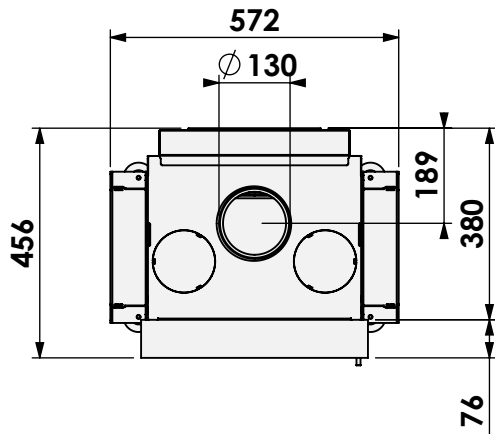

Name: Cuatro-7 compact 45

Modifications reserved

Scale: 1:15  
 Unit: mm

Version: 0

inbouw/opbouw kader, luchtbox, convectie  
 built-in/surface-mounted frame, airbox, convection casing

\* = optional air inlet  $\varnothing$  125 mm

Scale: 1:15  
 Unit: mm

Version: 0

inbouw/opbouw kader, Opti-Air en/of ventilator  
 built-in/surface-mounted frame, Opti-Air and/or fan

\* = optional air inlet  $\varnothing$  125 mm

\*\* = optional extended adjustable legs, max +150 mm