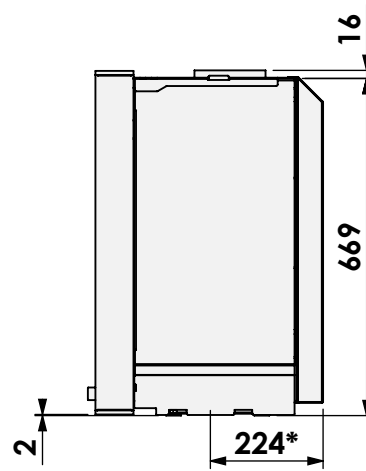

inbouw/opbouw kader  
 built-in/surface-mounted frame

\* = air inlet  $\varnothing$  125 mm

**barbas**

Barbas Bellfires B.V.  
 Hallenstraat 17  
 5531 AB Bladel  
 The Netherlands  
 www.barbasbellfires.com

Name: Cuatro-7 compact 45

Modifications reserved

Scale: 1:15  
 Unit: mm

Version: 0

inbouw/opbouw kader, convectie  
 built-in/surface-mounted frame, convection casing

\* = air inlet  $\varnothing$  125 mm