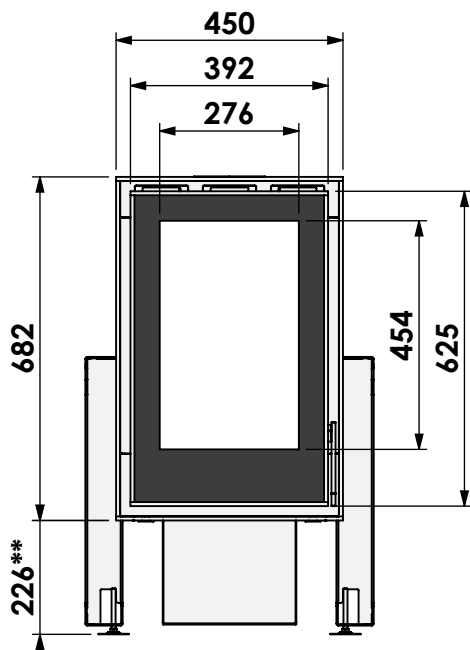

Scale: 1:15  
 Unit: mm

Version: 0

inbouw/opbouw kader, Opti-Air en/of ventilator  
 built-in/surface-mounted frame, Opti-Air and/or fan

\* = optional air inlet  $\varnothing$  125 mm

\*\* = optional extended adjustable legs, max +150 mm